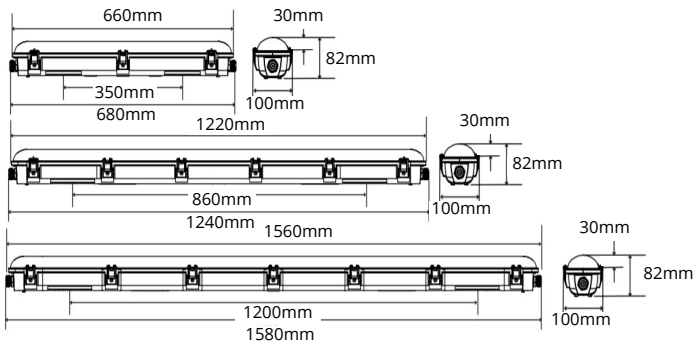

ZEUS IP66 LED WATERPROOF

TECHNICAL DATA

ELECTRICAL DATA

Voltage (V)	220-240
Frequency (Hz)	50/60
Power factor (λ)	≥0.9
Operating mode	Integrated LED Driver
Electrical connection	5x2,5 mm² wire Push Terminal, 5-pole
Total harmonic distortion	≤ 20 %

TEMPERATURES & OPERATING CONDITIONS

Ambient temperature	25°C
Operating temperature	-25 ~ +40°C
Storage temperature	-25 ~ +80°C

COLORS & MATERIALS

Color (Housing)	Grey RAL7035
Material (Housing)	PC
Material (Reflector)	PC

DIMENSIONS

EXTRA INFORMATION

Item Description	ON		ON				ON				ON				Factory Setting					
	Dip Switch		1 2		1 2		1 2		1 2		1 2		1 2		1 2		1 2			
	mA	W	3000K	4000K	6500K	mA	W	3000K	4000K	6500K	mA	W	3000K	4000K	6500K	mA	W	3000K	4000K	6500K
LED Waterproof Zeus IP66 19W 600	200	11	1400	1450	1450	250	14	1750	1800	1800	300	16	2100	2150	2150	350	19	2400	2500	2500
LCD Waterproof Zeus IP66 35W 1200	200	20	2800	2900	2900	250	24	3400	3550	3550	300	29	4100	4250	4250	350	35	4700	4850	4850
LED Waterproof Zeus IP66 51W 1500	200	29	4350	4450	4450	250	36	5300	5450	5450	300	44	6350	6450	6450	350	51	7250	7400	7400
LED Waterproof Zeus IP66 60W 1500	200	34	5150	5250	5250	250	43	6450	6600	6600	300	52	7650	7800	7800	350	60	8500	8750	8750