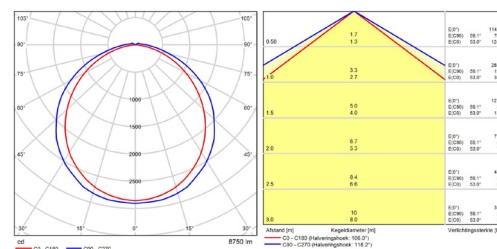

PHOTOMETRIC SPECIFICATIONS

LED WATERPROOF ZEUS IP66 19W 600 4000K INCL. 5X2.5MM TW

LED WATERPROOF ZEUS IP66 35W 1200 4000K INCL. 5X2.5MM TW

LED WATERPROOF ZEUS IP66 51W 1500 4000K INCL. 5X2.5MM TW

LED WATERPROOF ZEUS IP66 60W 1500 4000K INCL. 5X2.5MM TW