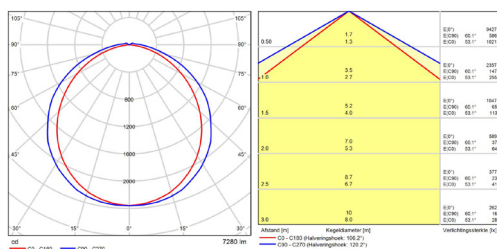

PHOTOMETRIC SPECIFICATIONS

LED WATERPROOF ZEUS IP66 19W 600 4000K INCL. 5X2.5MM TW

LED WATERPROOF ZEUS IP66 35W 1200 4000K INCL. 5X2.5MM TW

LED WATERPROOF ZEUS IP66 51W 1500 4000K INCL. 5X2.5MM TW

LED WATERPROOF ZEUS IP66 60W 1500 4000K INCL. 5X2.5MM TW