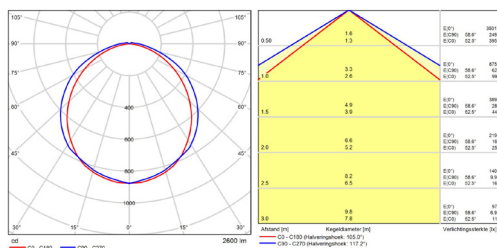

PHOTOMETRIC SPECIFICATIONS

LED WATERPROOF ZEUS IP66 19W 600 4000K INCL. 5X2.5MM TW