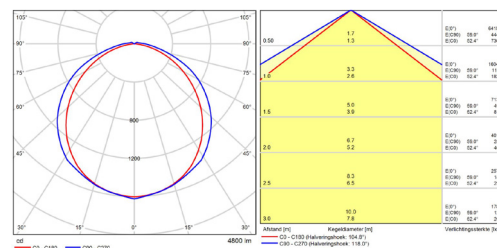

LED WATERPROOF ZEUS IP66 35W 1200 4000K INCL. 5X2.5MM TW